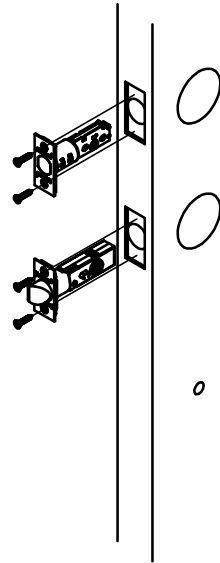

2. Install Latch