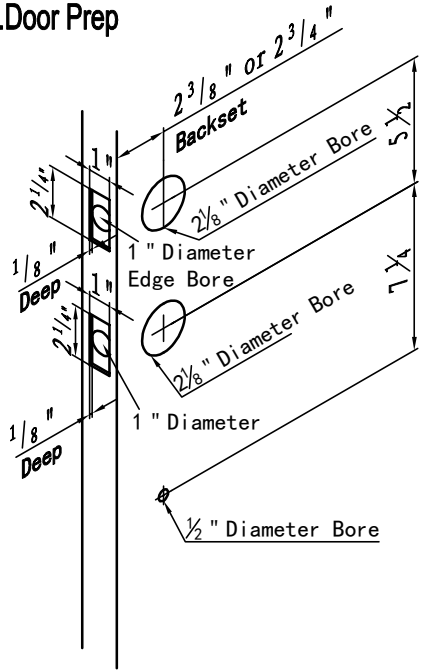

Bravura Installation Guide -All Tubular Sectional Entry sets-Single Cylinder Deadbolts

CKBBRASS006

1. Door Prep