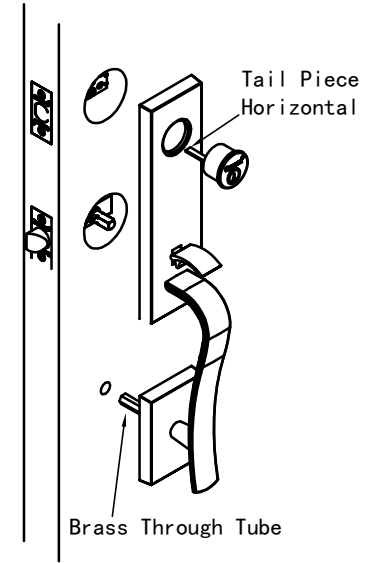

4. Exterior Installation