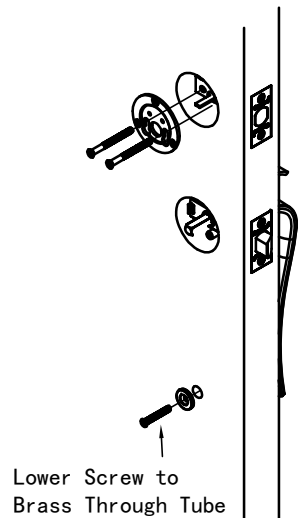

5. Interior Mounting Plate Installation