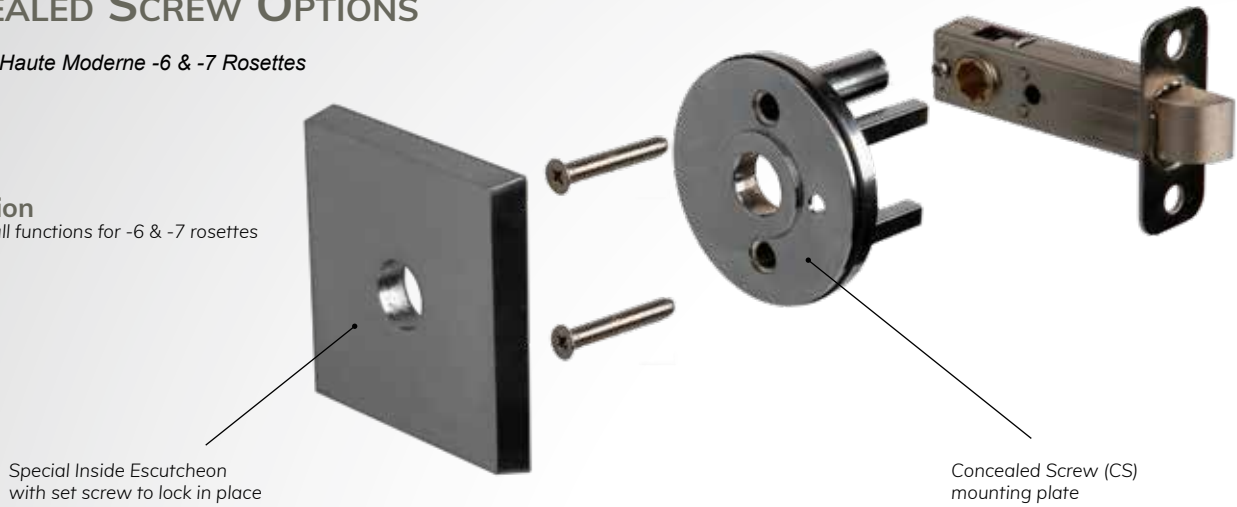

OPTIONS

CONCEALED SCREW OPTIONS

Available in Haute Moderne -6 & -7 Rosettes

Add Option

Available in all functions for -6 & -7 rosettes

Special Inside Escutcheon with set screw to lock in place

Concealed Screw (CS) mounting plate

To order the Concealed Screw (CS) -6 or -07 option, add CS in options box.

28 DEGREE LATCH

Our new 28 degree latch requires less rotation on the lever than standard latches to open the door and pull back the latch mechanism. This is ideal for individuals who suffer from arthritis or other motion concerns.

28 Degree Latch

28°

Standard 45 Degree Latch

45°

Shown in US10B
Also available in: US15, US26

PRIVACY PIN

Privacy Sets are supplied with a finish matched privacy button (as shown)